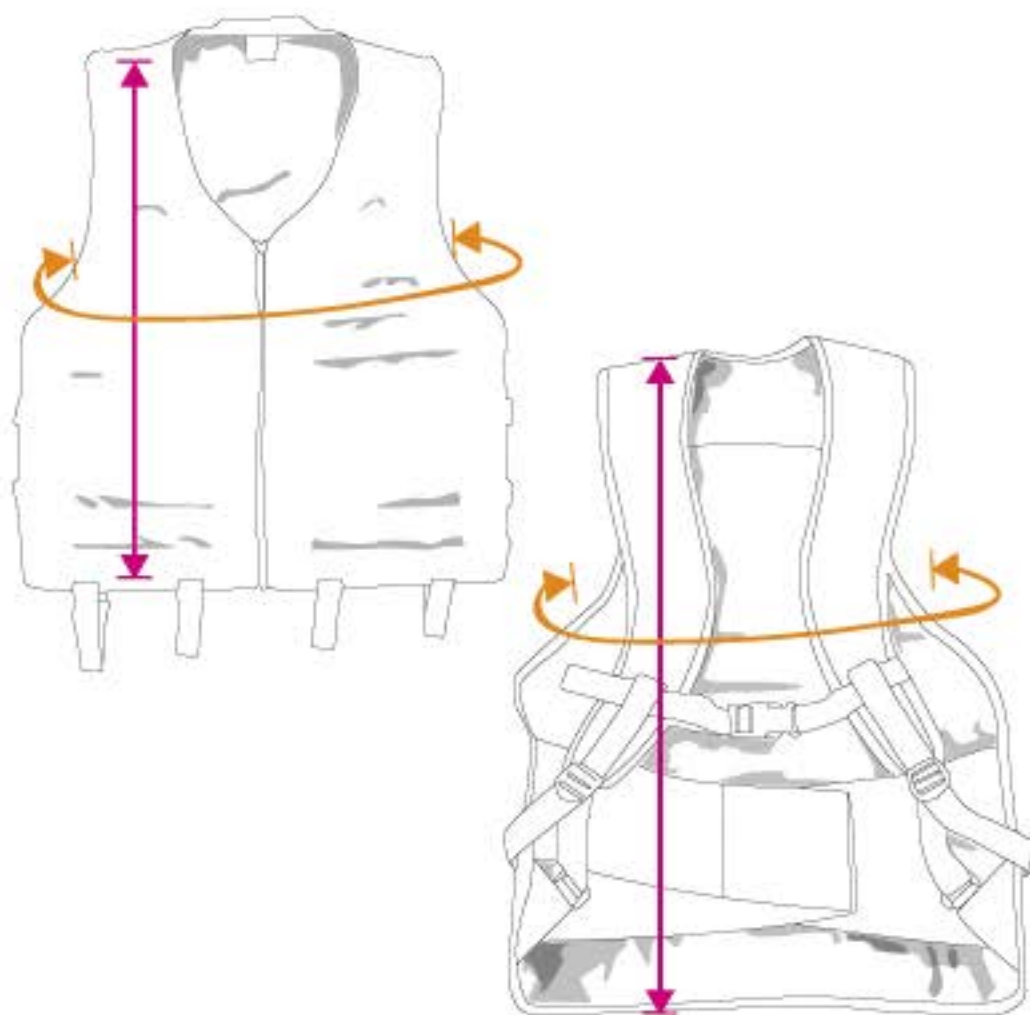

Minimum Waist

Calculated from the Velcro Waist Strap to its furthest connection point.

Maximum Waist

Calculated from Velcro Waist Strap to its closest connection point.

HARNESSES

Pack Type	Size	Minimum Waist <i>inches</i> <i>centimeters</i>	Maximum Waist <i>inches</i> <i>centimeters</i>
Liquid	3+6, 4+7	28 71	46 117
Action Pack	3+6, 4+7	28 71	46 117
React Pack	2+5, 3+6 4+7, 5+8	28 71	46 117
Bandolier Pack	4+1, 6+1	28 71	40 102
Magzine Pack	N/A	30 76	48 122
Molle Belt	N/A	28 71	40 102