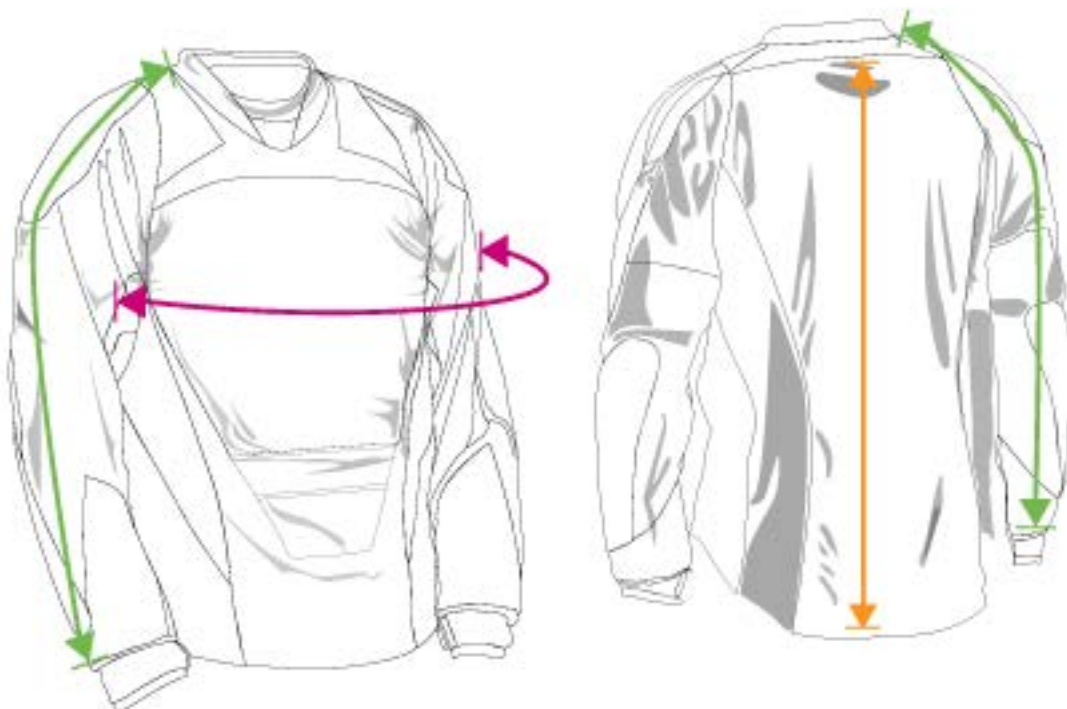

EMPIRE®

SIZING CHARTS

Chest Measurement

Measurement calculated around body, crossing over the fullest part of the chest.

Back Length

Calculated from the top of the jersey to the bottom.

Sleeve Length

Calculated from top of shoulder to the start of the cuff.

FT/F5 JERSEY (CONTACT, CONTACT ZERO & PREVAIL)

Size	Chest Measurement	Back Length	Sleeve Length
	<i>inches</i> <i>centimeters</i>	<i>inches</i> <i>centimeters</i>	<i>inches</i> <i>centimeters</i>
Small	40 102	29.5 75	29 74
Medium	42 107	30.5 77.5	30 76
Large	45 117	31.5 80	31 79
XLarge	48 122	32.5 82.5	32 81
2XLarge	52 132	33.5 85	33 84
3XLarge	56 142	34.5 88	34 86
4XLarge	58 147	35.5 90	34 86
5XLarge	60 152	36.5 93	34 86