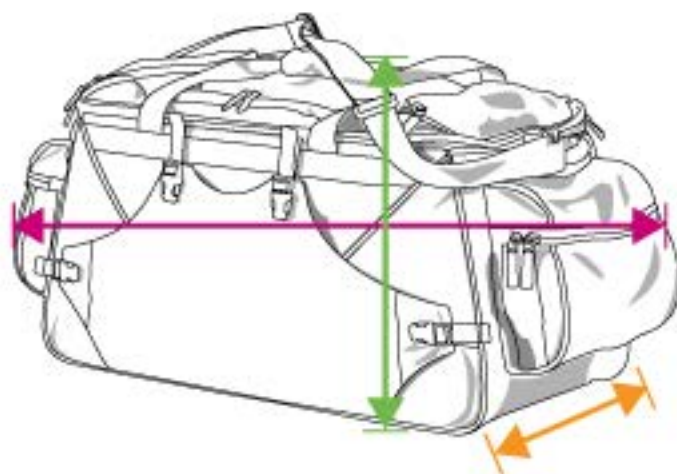

Sizing charts apply to Empire Battle Tested, Empire Paintball, and Invert Paintball brand apparel.

Length

Calculated from the top of the garment to the bottom.

Minimum Waist

Measurement calculated around body, crossing over the hips.

Maximum Waist

The average range of sizes when material is stretched.

PROTECTIVE BOTTOMS

Type	Size	Length inches centimeters	Minimum Waist inches centimeters	Maximum Waist inches centimeters
Grind Slide Shorts	Youth S/M	16 41	24 61	26 66
Grind Slide Shorts	Youth L/XL	16 41	26 66	28 71
Grind Slide Shorts	Small	17 43	28 71	30 76
Grind Slide Shorts	Medium	18 46	30 102	32 81
Grind Slide Shorts	Large	19 48	34 86	36 91
Grind Slide Shorts	XLarge	19 48	36 91	38 97
Grind Pro Slider Pants	Youth	27 69	26 66	30 76
Grind Pro Slider Pants	Small	28 71	30 76	34 86
Grind Pro Slider Pants	Medium	29 74	34 86	38 97
Grind Pro Slider Pants	Large	30 76	38 97	42 107
Grind Pro Slider Pants	XLarge	31 79	42 107	46 117

Sizing charts apply to Empire Battle Tested, Empire Paintball, and Invert Paintball brand apparel.

BAGS

Bag Type	Length <i>inches</i> <i>centimeters</i>	Depth <i>inches</i> <i>centimeters</i>	Height <i>inches</i> <i>centimeters</i>
Empire Breed Crosstrainer	34 86	15 38	14 36
Empire Breed XLT	34 86	17 43	14 36
Empire Breed Transit	N/A N/A	16 41	27 67
Empire Breed Daypack	N/A N/A	7 18	19 48
Empire Breed Grenade	N/A N/A	12 30	21 53
Empire Battle Tested Machine Gun Case	40 102	6 15	13 33
Empire Battle Tested Waypoint Duffel	32 81	15 38	14 36
Empire Battle Tested Patrol Backpack	N/A N/A	10 25	24 61