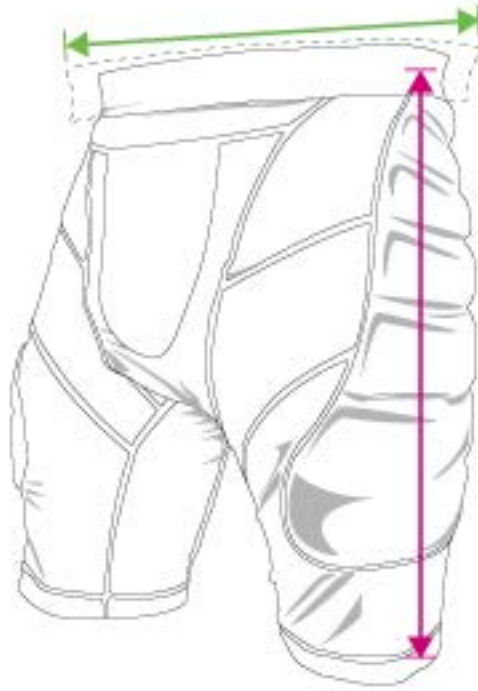

Minimum Bottom
Calculated from where the Velcro Strap is in line with its Velcro counterpart.

PROTECTION

Pad Type	Size	Length <i>inches</i> <i>centimeters</i>	Minimum Top <i>inches</i> <i>centimeters</i>	Minimum Bottom <i>inches</i> <i>centimeters</i>
Grind Knee	Youth	12 30	13 33	13 33
Grind Knee	Small	13 33	13 33	13 33
Grind Knee	Medium	14 36	14 36	14 36
Grind Knee	Large	14 36	15 38	15 38
Grind Knee	XLarge	15 38	16 41	16 41
Grind Knee/Shin	Medium	19 48	15 38	7 18
Grind Knee/Shin	Large	20 51	16 41	8 20
Grind Knee/Shin	XLarge	21 53	17 43	9 23
Grind Elbow	Small	15 38	12 30	9 23
Grind Elbow	Medium	16 41	13 33	9 23
Grind Elbow	Large	17 43	14 36	10 25
Grind Elbow	XLarge	18 46	14 36	10 25
Grind Elbow/Freedom	Small	14 36	11 28	7 18
Grind Elbow/Freedom	Medium	15 38	12 30	8 20
Grind Elbow/Freedom	Large	16 41	13 33	8 20
Grind Elbow/Freedom	XLarge	17 43	14 36	9 23

Sizing charts apply to Empire Battle Tested, Empire Paintball, and Invert Paintball brand apparel.

Length

Calculated from the top of the garment to the bottom.

Minimum Waist

Measurement calculated around body, crossing over the hips.

Maximum Waist

The average range of sizes when material is stretched.

PROTECTIVE BOTTOMS

Type	Size	Length inches centimeters	Minimum Waist inches centimeters	Maximum Waist inches centimeters
Grind Slide Shorts	Youth S/M	16 41	24 61	26 66
Grind Slide Shorts	Youth L/XL	16 41	26 66	28 71
Grind Slide Shorts	Small	17 43	28 71	30 76
Grind Slide Shorts	Medium	18 46	30 102	32 81
Grind Slide Shorts	Large	19 48	34 86	36 91
Grind Slide Shorts	XLarge	19 48	36 91	38 97
Grind Pro Slider Pants	Youth	27 69	26 66	30 76
Grind Pro Slider Pants	Small	28 71	30 76	34 86
Grind Pro Slider Pants	Medium	29 74	34 86	38 97
Grind Pro Slider Pants	Large	30 76	38 97	42 107
Grind Pro Slider Pants	XLarge	31 79	42 107	46 117