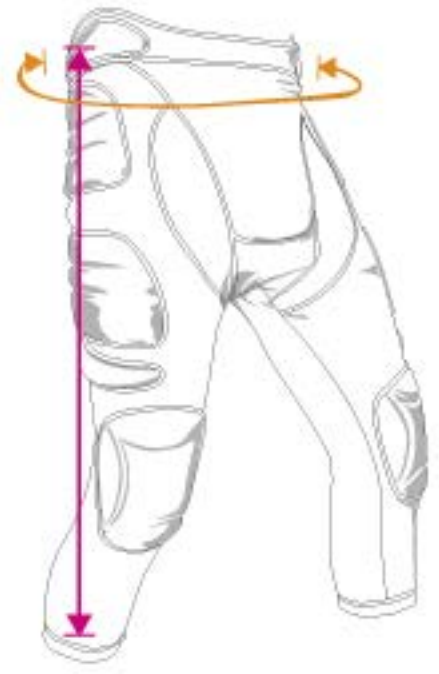

Minimum Bottom
Calculated from where the Velcro Strap is in line with its Velcro counterpart.

PROTECTION

Pad Type	Size	Length <i>inches</i> <i>centimeters</i>	Minimum Top <i>inches</i> <i>centimeters</i>	Minimum Bottom <i>inches</i> <i>centimeters</i>
Grind Knee	Youth	12 30	13 33	13 33
Grind Knee	Small	13 33	13 33	13 33
Grind Knee	Medium	14 36	14 36	14 36
Grind Knee	Large	14 36	15 38	15 38
Grind Knee	XLarge	15 38	16 41	16 41
Grind Knee/Shin	Medium	19 48	15 38	7 18
Grind Knee/Shin	Large	20 51	16 41	8 20
Grind Knee/Shin	XLarge	21 53	17 43	9 23
Grind Elbow	Small	15 38	12 30	9 23
Grind Elbow	Medium	16 41	13 33	9 23
Grind Elbow	Large	17 43	14 36	10 25
Grind Elbow	XLarge	18 46	14 36	10 25
Grind Elbow/Freedom	Small	14 36	11 28	7 18
Grind Elbow/Freedom	Medium	15 38	12 30	8 20
Grind Elbow/Freedom	Large	16 41	13 33	8 20
Grind Elbow/Freedom	XLarge	17 43	14 36	9 23

Sizing charts apply to Empire Battle Tested, Empire Paintball, and Invert Paintball brand apparel.

Length

Calculated from the top of the garment to the bottom.

Minimum Waist

Measurement calculated around body, crossing over the hips.

Maximum Waist

The average range of sizes when material is stretched.

PROTECTIVE BOTTOMS

Type	Size	Length inches centimeters	Minimum Waist inches centimeters	Maximum Waist inches centimeters
Grind Slide Shorts	Youth S/M	16 41	24 61	26 66
Grind Slide Shorts	Youth L/XL	16 41	26 66	28 71
Grind Slide Shorts	Small	17 43	28 71	30 76
Grind Slide Shorts	Medium	18 46	30 102	32 81
Grind Slide Shorts	Large	19 48	34 86	36 91
Grind Slide Shorts	XLarge	19 48	36 91	38 97
Grind Pro Slider Pants	Youth	27 69	26 66	30 76
Grind Pro Slider Pants	Small	28 71	30 76	34 86
Grind Pro Slider Pants	Medium	29 74	34 86	38 97
Grind Pro Slider Pants	Large	30 76	38 97	42 107
Grind Pro Slider Pants	XLarge	31 79	42 107	46 117