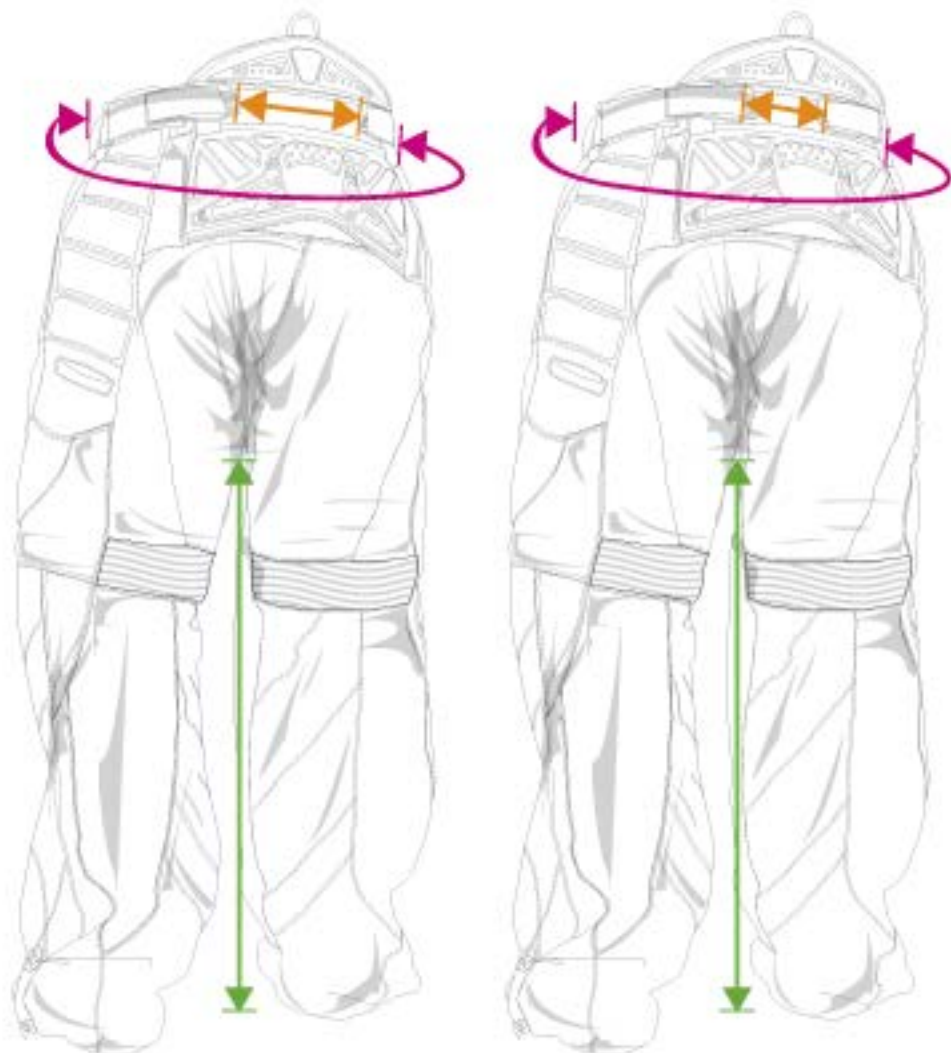

Sizing charts apply to Empire Battle Tested & Empire Paintball brand apparel.

Waist Average

The average range of sizes.

Waist Min - Max

The average minimum and average maximum size range.

Inseam

Measurement calculated from inside area of crotch to base of pant.

FT/F5 PANTS (CONTACT, CONTACT ZERO)

Size	Waist Average	Waist Min - Max	Inseam
	<i>inches</i> <i>centimeters</i>	<i>inches</i> <i>centimeters</i>	<i>inches</i> <i>centimeters</i>
Adult XSmall	31 79	30 - 32 76 - 81	29 74
Adult Small	33 84	32 - 34 81 - 86	30 76
Adult Medium	35 89	34 - 36 86 - 91	31 79
Adult Large	37 94	36 - 38 91 - 97	31 79
Adult X-Large	39 99	38 - 40 97 - 102	32 81
Adult 2X-Large	45 114	44 - 46 112 - 117	32 81
Adult 3X-Large	49 124	48 - 50 122 - 127	33 84
Adult 4X-Large	53 135	52 - 54 132 - 137	34 86