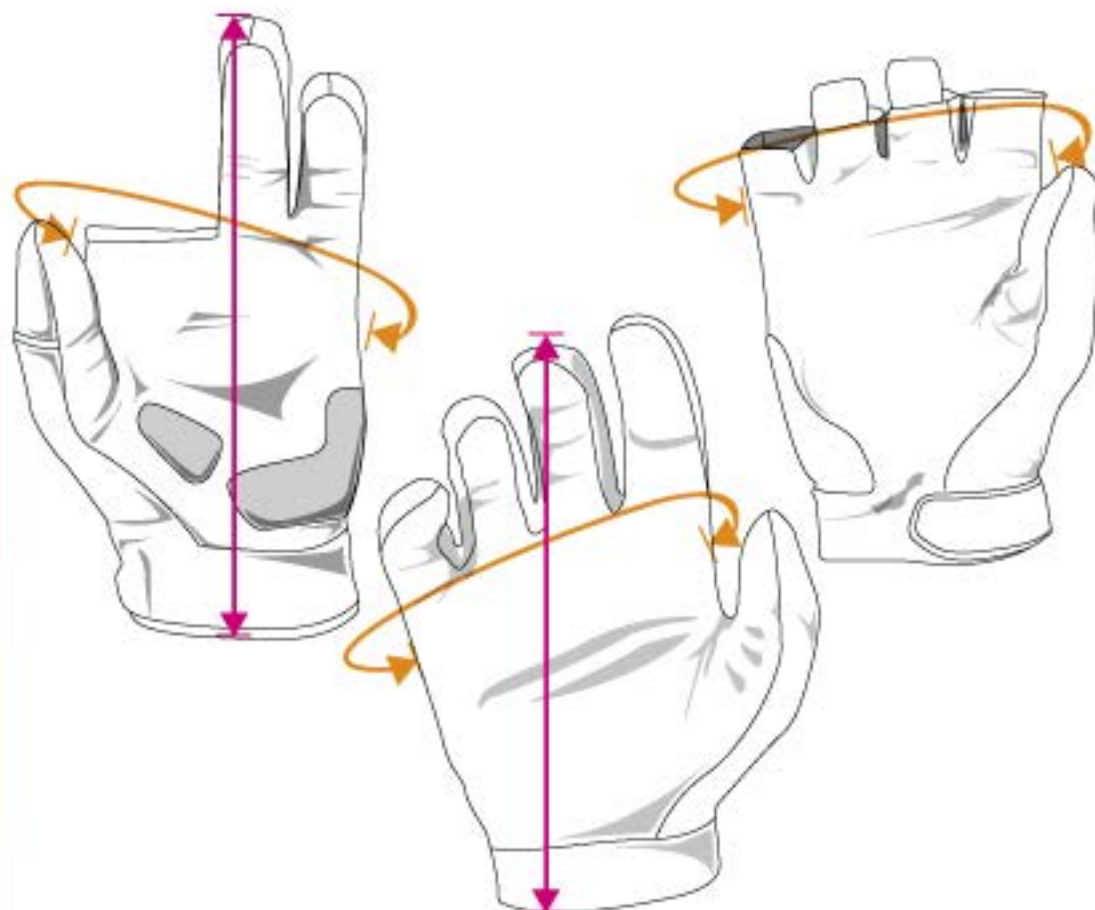

Palm Length

Calculated from the top of middle finger to the crease in the wrist

Palm width

Circumference measurement taken around knuckles

EMPIRE LTD GLOVES

Size	Palm Length	Palm Width
	<i>inches</i> <i>centimeters</i>	<i>inches</i> <i>centimeters</i>
XSmall	8.46 21.5	3.77 9.6
Small	8.66 22	3.93 10
Medium	8.85 22.5	4.09 10.4
Large	9.05 23	4.17 10.6
XLarge	9.25 23.5	4.33 11