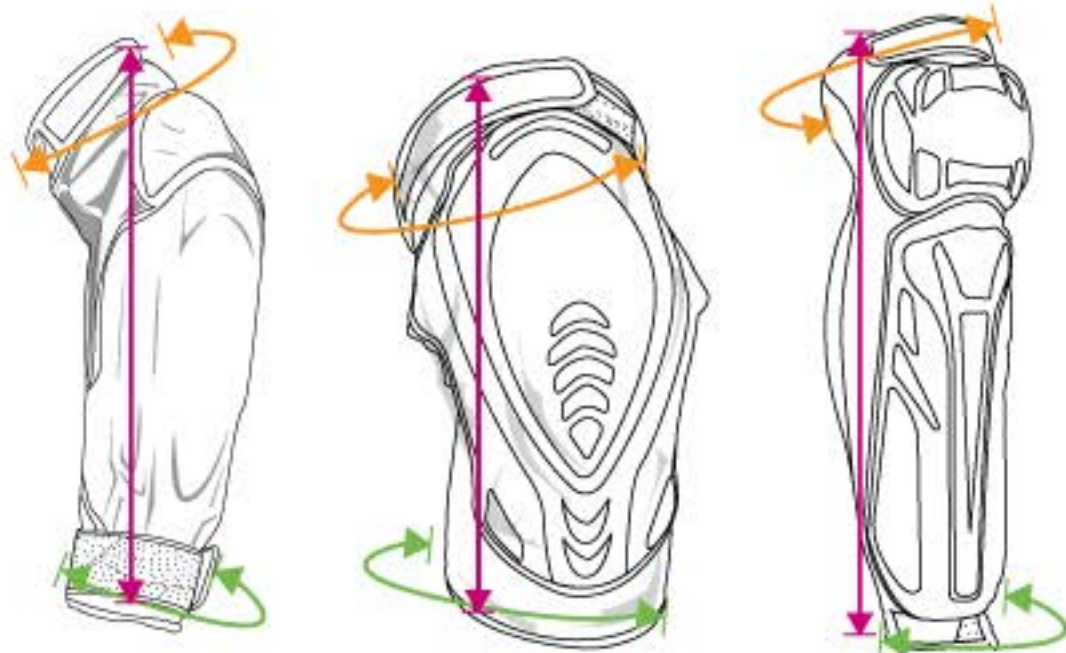

Length
Calculated from the full length of the pad.

Minimum Top
Calculated from where the Velcro Strap is in line with its Velcro counterpart.

Minimum Bottom
Calculated from where the Velcro Strap is in line with its Velcro counterpart.

PROTECTION

Pad Type	Size	Length <i>inches</i> <i>centimeters</i>	Minimum Top <i>inches</i> <i>centimeters</i>	Minimum Bottom <i>inches</i> <i>centimeters</i>
Grind Knee	Youth	12 30	13 33	13 33
Grind Knee	Small	13 33	13 33	13 33
Grind Knee	Medium	14 36	14 36	14 36
Grind Knee	Large	14 36	15 38	15 38
Grind Knee	XLarge	15 38	16 41	16 41
Grind Knee/Shin	Medium	19 48	15 38	7 18
Grind Knee/Shin	Large	20 51	16 41	8 20
Grind Knee/Shin	XLarge	21 53	17 43	9 23
Grind Elbow	Small	15 38	12 30	9 23
Grind Elbow	Medium	16 41	13 33	9 23
Grind Elbow	Large	17 43	14 36	10 25
Grind Elbow	XLarge	18 46	14 36	10 25
Grind Elbow/Freedom	Small	14 36	11 28	7 18
Grind Elbow/Freedom	Medium	15 38	12 30	8 20
Grind Elbow/Freedom	Large	16 41	13 33	8 20
Grind Elbow/Freedom	XLarge	17 43	14 36	9 23

Sizing charts apply to Empire Battle Tested, Empire Paintball, and Invert Paintball brand apparel.