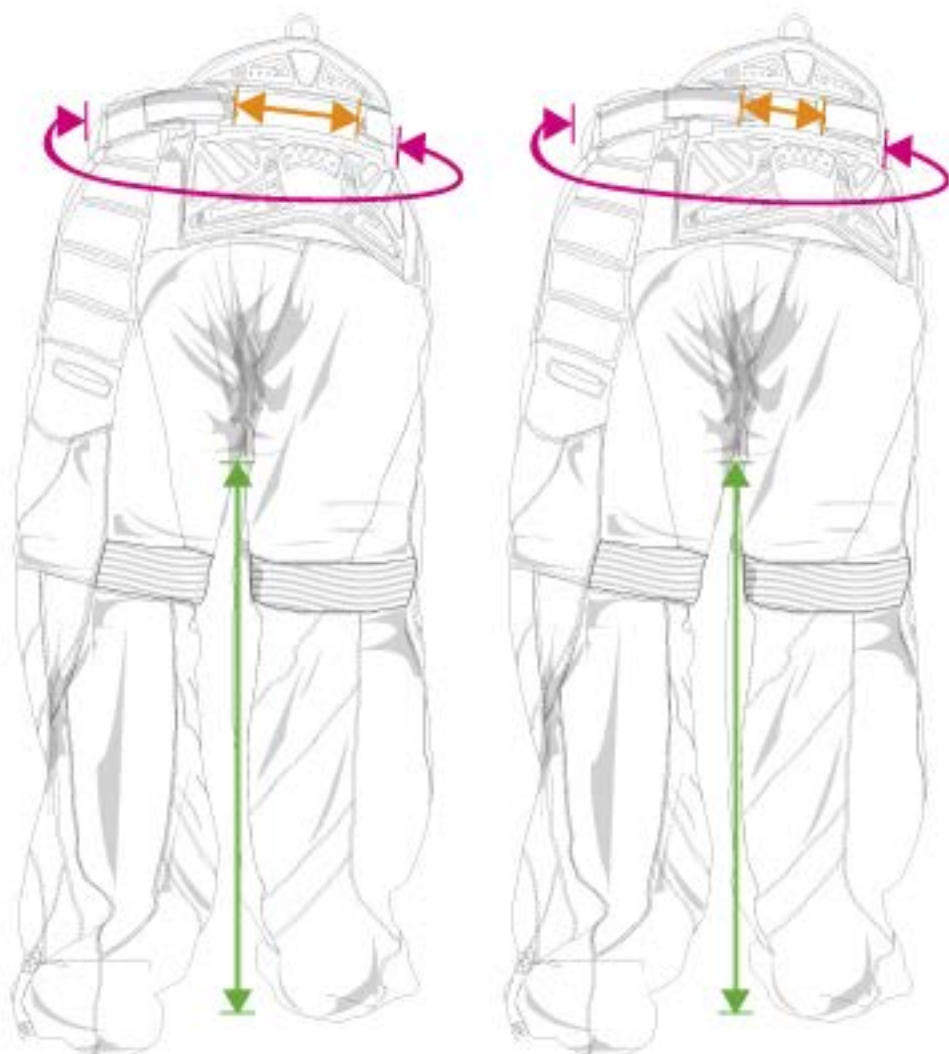

Waist Average

The average range of sizes.

Waist Min - Max

The average minimum and average maximum size range.

Inseam

Measurement calculated from inside area of crotch to base of pant.

FT EMPIRE PREVAIL PANTS