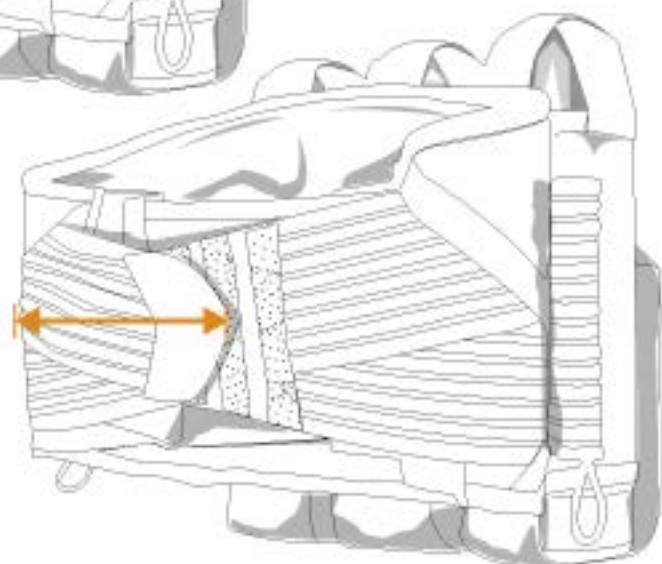

Palm Length

Calculated from the top of middle finger to the crease in the wrist

Palm width

Circumference measurement taken around knuckles

EMPIRE CONTACT & FREEDOM GLOVES

Size	Palm Length	Palm Width
	<i>inches</i> <i>centimeters</i>	<i>inches</i> <i>centimeters</i>
XSmall	8.85 22.5	3.93 10
Small	9.05 23	4.09 10.4
Medium	9.25 23.5	4.25 10.8
Large	9.44 24	4.40 11.2
XLarge	9.64 24.5	4.56 11.6

Minimum Waist

Calculated from the Velcro Waist Strap to its furthest connection point.

Maximum Waist

Calculated from Velcro Waist Strap to its closest connection point.

HARNESSES

Pack Type	Size	Minimum Waist <i>inches</i> <i>centimeters</i>	Maximum Waist <i>inches</i> <i>centimeters</i>
Liquid	3+6, 4+7	28 71	46 117
Action Pack	3+6, 4+7	28 71	46 117
React Pack	2+5, 3+6 4+7, 5+8	28 71	46 117
Bandolier Pack	4+1, 6+1	28 71	40 102
Magzine Pack	N/A	30 76	48 122
Molle Belt	N/A	28 71	40 102