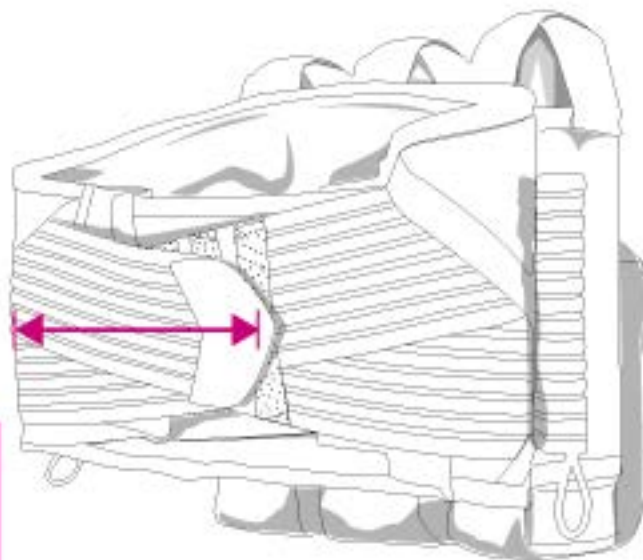

Palm Length

Calculated from the top of middle finger to the crease in the wrist

Palm width

Circumference measurement taken around knuckles

EMPIRE CONTACT & FREEDOM GLOVES

Size	Palm Length	Palm Width
	<i>inches</i> <i>centimeters</i>	<i>inches</i> <i>centimeters</i>
XSmall	8.85 22.5	3.93 10
Small	9.05 23	4.09 10.4
Medium	9.25 23.5	4.25 10.8
Large	9.44 24	4.40 11.2
XLarge	9.64 24.5	4.56 11.6

Minimum Waist

Calculated from the Velcro Waist Strap to its furthest connection point.

Maximum Waist

Calculated from Velcro Waist Strap to its closest connection point.

HARNESSES

Pack Type	Size	Minimum Waist <i>inches</i> <i>centimeters</i>	Maximum Waist <i>inches</i> <i>centimeters</i>
Liquid	3+6, 4+7	28 71	46 117
Action Pack	3+6, 4+7	28 71	46 117
React Pack	2+5, 3+6 4+7, 5+8	28 71	46 117
Bandolier Pack	4+1, 6+1	28 71	40 102
Magzine Pack	N/A	30 76	48 122
Molle Belt	N/A	28 71	40 102