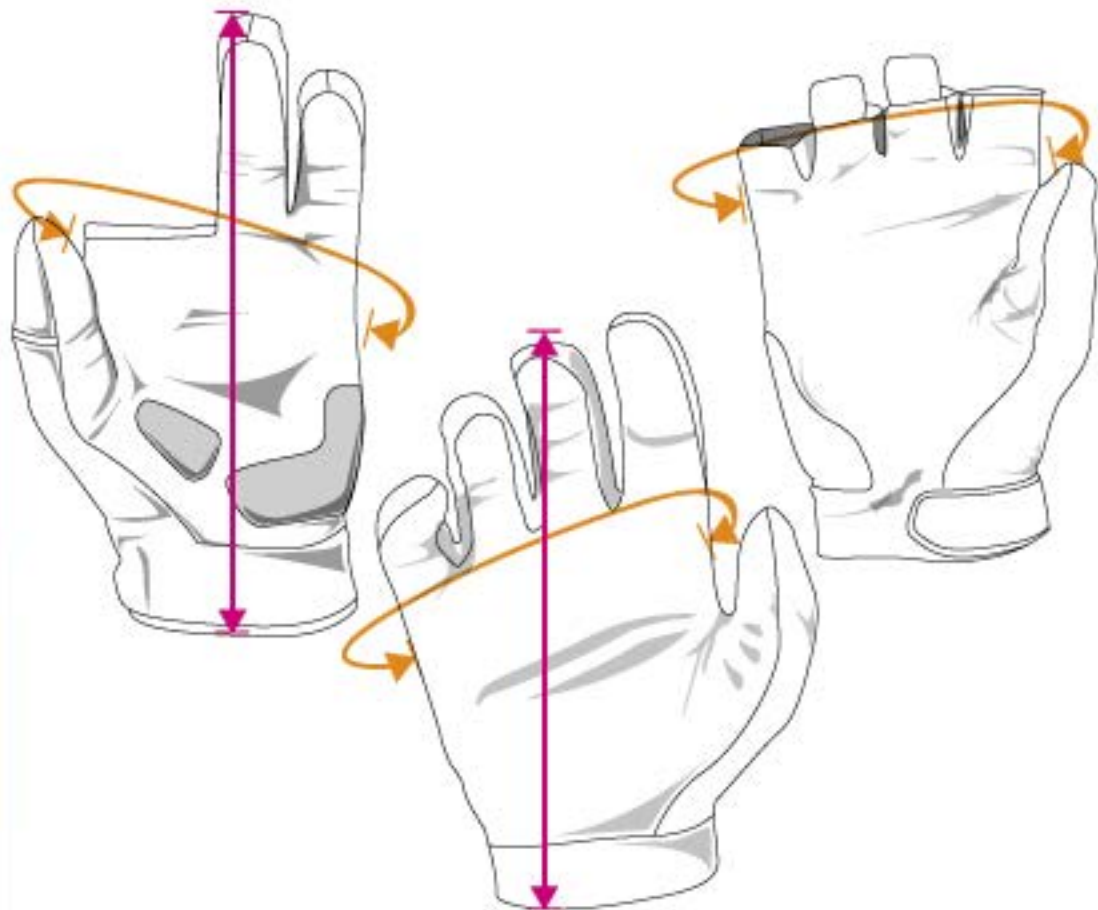

Palm Length

Calculated from the top of middle finger to the crease in the wrist

Palm width

Circumference measurement taken around knuckles

EMPIRE CONTACT & FREEDOM GLOVES

Size	Palm Length	Palm Width
	<i>inches</i> <i>centimeters</i>	<i>inches</i> <i>centimeters</i>
XSmall	8.85 22.5	3.93 10
Small	9.05 23	4.09 10.4
Medium	9.25 23.5	4.25 10.8
Large	9.44 24	4.40 11.2
XLarge	9.64 24.5	4.56 11.6